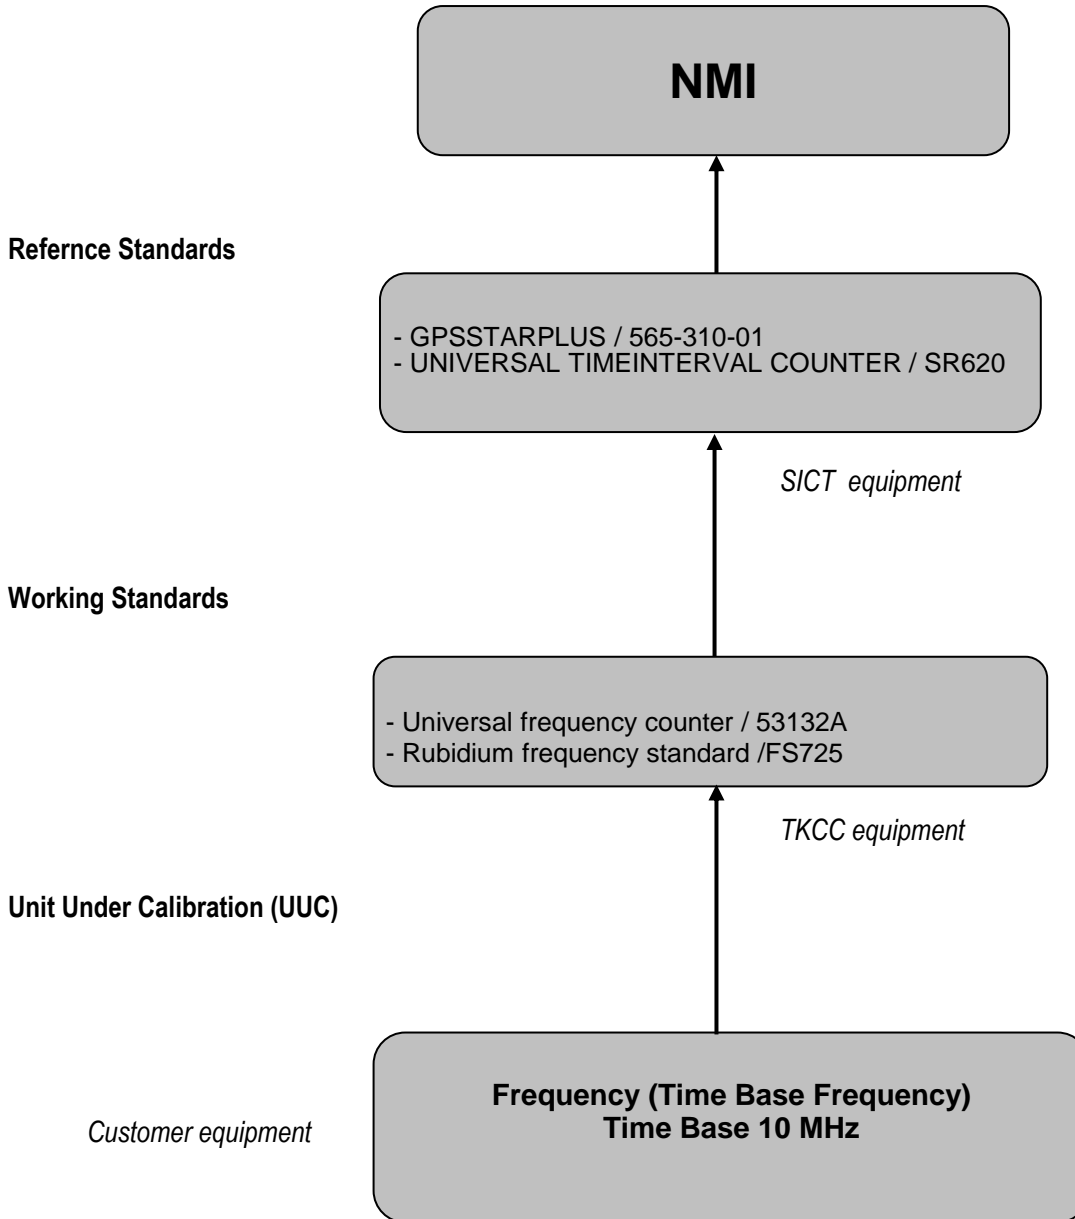

Traceability Chart

หมายเลขเอกสาร :	แก้ไขที่ : 0	
DRAF	CHECK	APPROVE
		
Date :	Date :	Date :

Name of Laboratory : Thai-Korea Calibration Center Co.,Ltd. (TKCC)
 Accreditation No. : Accredited by TLAS Calibration No. 0116
 Calibration procedure : WL-E030 Frequency (Time Base Frequency)
 Calibration scope for : Time Base 10 MHz

Traceable to National Metrology Institute (NMI)

Remark :

- NMI : National Metrology Institute
- KRISS : Korea Research Institute of Standard and Science (Republic of Korea)
- NIMT : National Institute of Metrology (Thailand)
- SICT : Institute of Calibration & Technology Co.,Ltd.